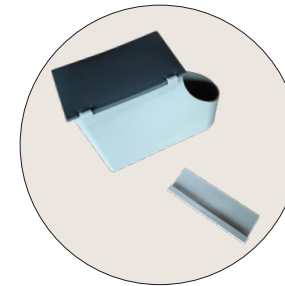

Collector My Greenbox Waste

- Mini DIB office basket (for voluntary contribution).
- Waste cover.
- Separation of cans, bottles and cups to optimize selective sorting.
- Multi positions: Desk or hung sideways.

DIMENSIONS L 22 x P 9,4 X H 18 cm

WEIGHT 0,30 kg

MATERIAL Polypropylène
100% recyclable

CAPACITY 1,8 Liters

BODY COLORS  Light grey

 White

COVER COLOR  Green  Orange
 Dark gray  Black

 Green  Red  Blue  Pink
 Orange  Dark gray  Black

ADDITIONAL PRODUCT Kraft bag

PERSONALIZATION
COLOR from 300 pieces

Support rail 13.5 cm
Greenbox
White or Gray